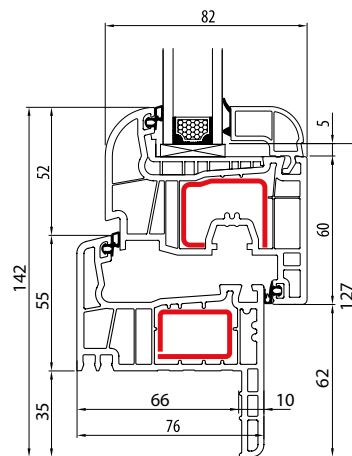

Streamline 76 renø35 Round-line