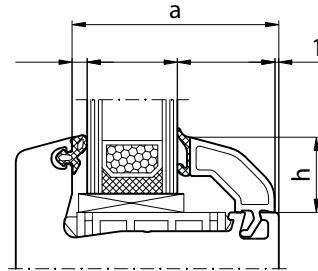

GLASLATTEN

a	System	c	d - glas dikte						
55 mm	Ideal 4000, Ideal 5000, HST 70	4 mm	10-11 mm	12-13 mm	14-15 mm	16-17 mm	18-19 mm	20-21 mm	22-23 mm
65 mm	Ideal 7000, Ideal 8000, HST 85	4 mm	20-21 mm	22-23 mm	24-25 mm	26-27 mm	28-29 mm	30-31 mm	32-33 mm
32 mm	Sliding windows	3 mm	-	-	-	-	-	-	-
47 mm	Multi-slide	3 mm	-	4-5 mm	6-7 mm	8-9 mm	10-11 mm	12-13 mm	14-15 mm
b			40 mm	38 mm	36 mm	34 mm	32 mm	30 mm	28 mm

  Classic-line							
	■ 120740 □ 120770	■ 120840 □ 120870	■ 120640 □ 120670	■ 120639 □ 120669	■ 120838 □ 120868	■ 120638 □ 120668	■ 120736 □ 120766

$$b = a - c - d - 1$$