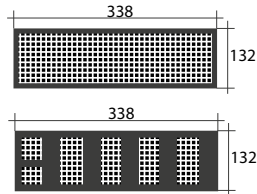

Ventilatioorosters

Verkrijgbare kleuren:

wit
zwart